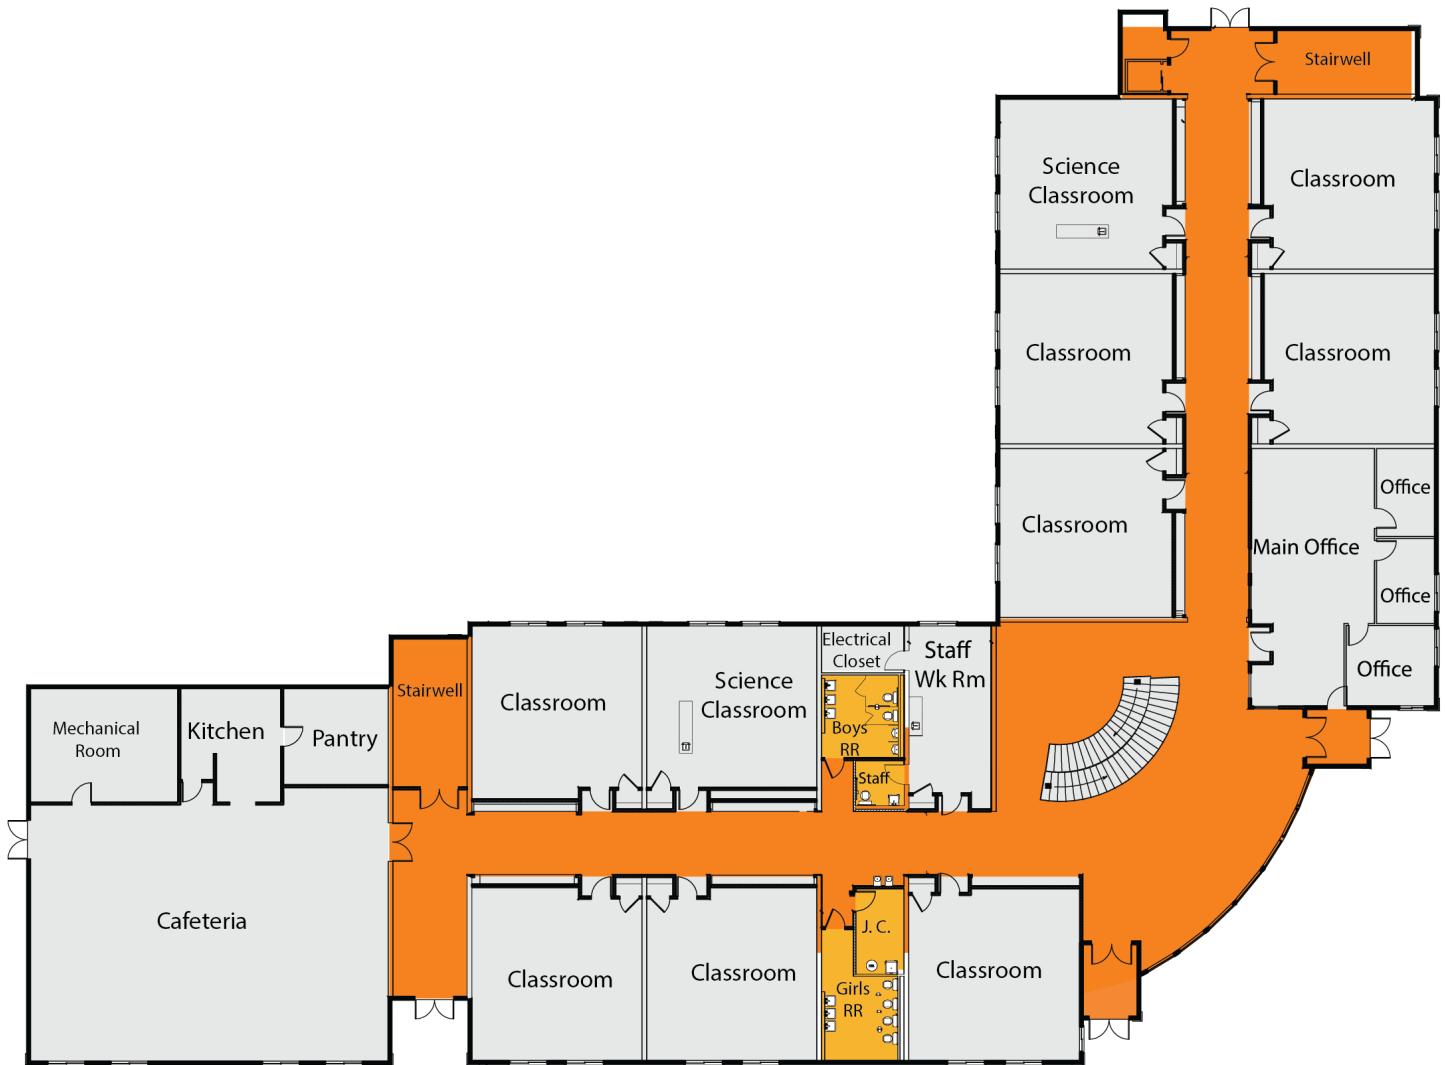

BUILDING LAYOUT

Contact Us Today!

866.889.7777 • mobilemodular.com