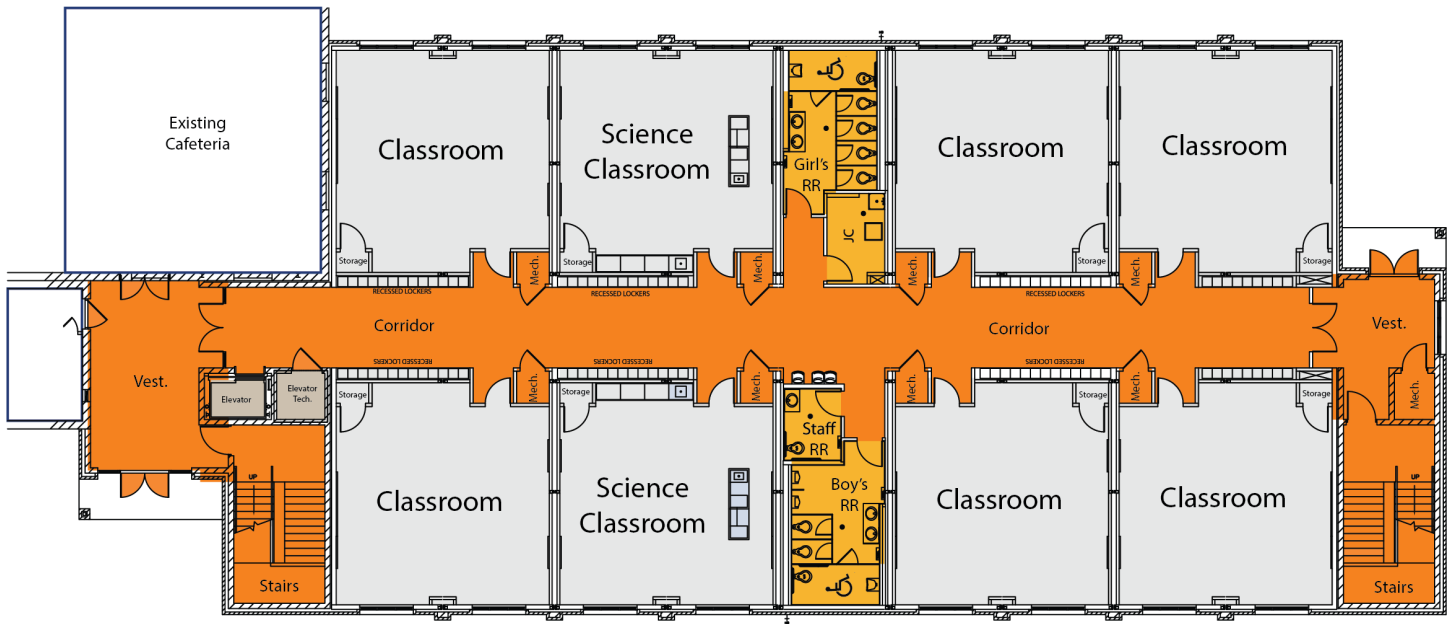

BUILDING LAYOUT

Contact Us Today!

866.889.7777 • mobilemodular.com