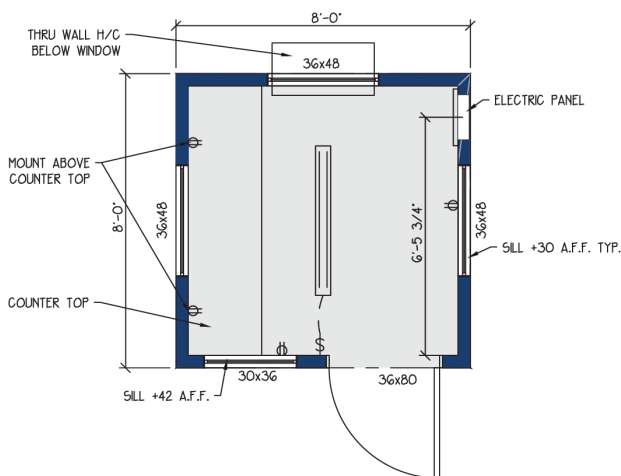

## THE SOLUTION

After reviewing several size options, HealthNet decided on an 8' x 8' with a built-in workspace counter-top. Our team was given an exact location to place the building in their parking area and the building was delivered within seven days