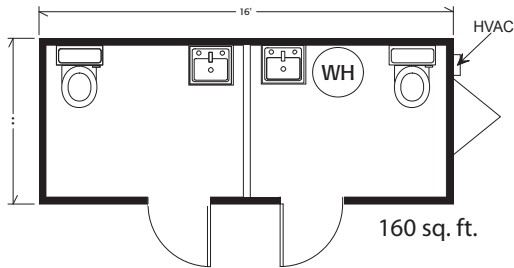

## Multi-Use Buildings for Temporary Needs

Mobile Modular offers flexible, high-quality and clean restroom facilities for up to 300 male/female users. Standard configurations include 8' x 20', 12' x 34' and 12' x 40' buildings. Each building is delivered directly to your job site ready for installation and use. Additional configurations include special purpose buildings to house shower and locker room facilities.

Available for Rent, Lease or Purchase

8' x 20"

12' x 34"

12' x 40"