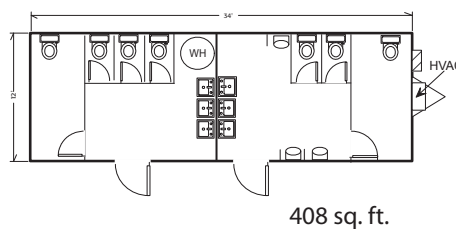

## Multi-Use Buildings for Temporary Needs

Mobile Modular offers flexible, high-quality and clean restroom facilities for up to 300 male/female users. Standard configurations include 8' x 20', 12' x 34' and 12' x 40' buildings. Each building is delivered directly to your job site ready for installation and use. Additional configurations include special purpose buildings to house shower and locker room facilities.

Available for Rent, Lease or Purchase

8' x 20"

12' x 34"

12' x 40"