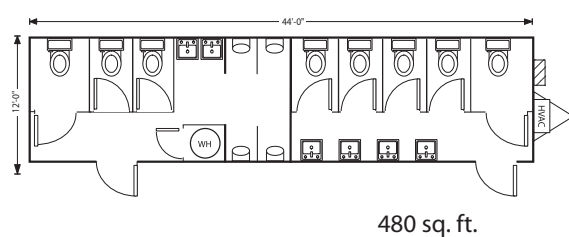

## Multi-Use Buildings for Temporary Needs

Mobile Modular offers flexible, high-quality and clean restroom facilities for up to 300 male/female users. Standard configurations include 8' x 20', 12' x 34' and 12' x 40' buildings. Each building is delivered directly to your job site ready for installation and use. Additional configurations include special purpose buildings to house shower and locker room facilities.

Available for Rent, Lease or Purchase

8' x 20"

12' x 34"

12' x 40"